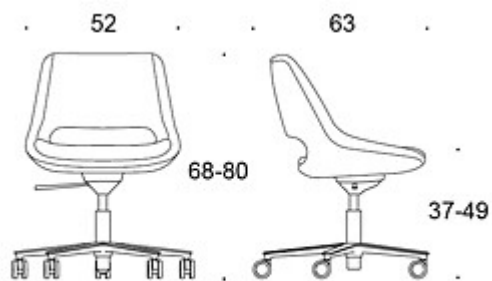

Dimensional drawing:

221RG